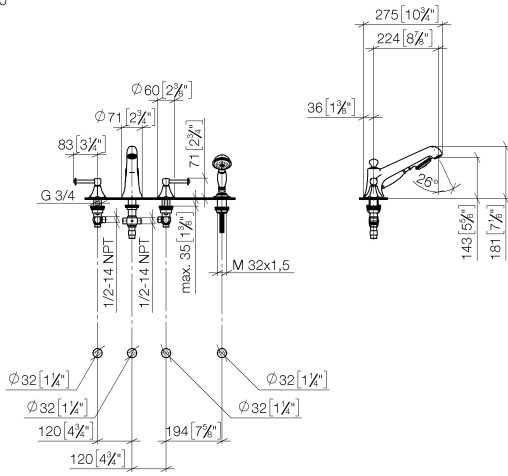

ST 030 100 3370

- spout: circular, air-enriched flow
- max. spout flow rate 23 l/min
- Hand shower: COMPACT RAIN, max. flow rate 6.8 l/min (at 3 bar)
- complete hand shower set with anti-scale system
- 225mm projection
- automatic bath/shower diverter
- height of mixer 185 mm
- height up to aerator 140 mm
- hole diameter valve 32 mm
- hole diameter spout 32 mm
- hole diameter for complete hand shower set 32 mm
- rosette for spout Ø 70mm
- rosette for complete hand shower set Ø 60mm
- rosette for deck valve Ø 60mm
- metal shower hose 1750mm with integrated anti-twist protection

ST 030 100 3370

- 225mm projection
- complete hand shower set: normal flow
- spout: circular, air-enriched flow
- complete hand shower set with anti-scale system
- automatic bath/shower diverter
- height of mixer 185 mm
- height up to aerator 140 mm
- hole diameter valve 32 mm
- hole diameter spout 32 mm
- hole diameter for complete hand shower set 32 mm
- rosette for spout Ø 70mm
- rosette for complete hand shower set Ø 60mm
- rosette for deck valve Ø 60mm
- metal shower hose 1750mm with integrated anti-twist protection
- max. spout flow rate 23 l/min
- max. flow for complete hand shower set 6.8 l/min

Recommended miscellaneous

Perfecto installation kit - 12 614 970 90

ST 030 100 3370

mm [inches]
1:10

Flow rate chart

Certificates

LGA_8028.

Belgaqua_21-380-
27_4.

ST 030 100 3370

Spare parts list

No.	Item Number	Name	Quantity used	Delivery time
1	20 000 370-00	side panel	1	60
2	13 502 380-00	spout	1	60
3	12 502 970 90	High pressure hose 1/2" x 1/2" x 400 mm -	2	2
4	20 000 371-00	side panel	1	60
5	27 703 370-00	shower set	1	60