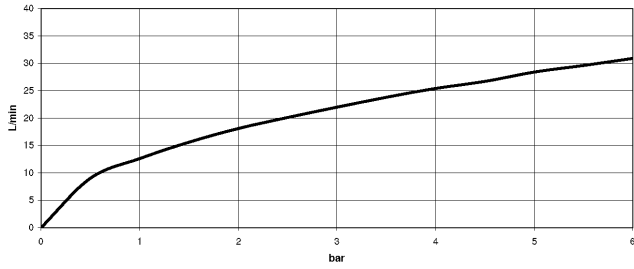

Recommended miscellaneous

Perfecto installation kit - 12 614 970 90

ST 030 100 3370

mm [inches]
1:10

Flow rate chart

Certificates

LGA_8028.

Belgaqua_21-380-
27_4.